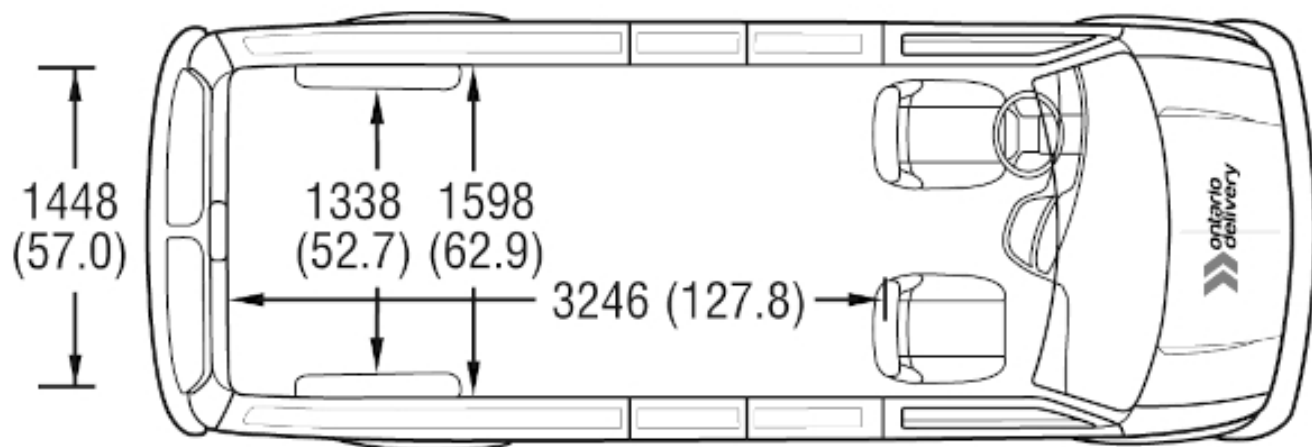

71 inches

180 cm

58 inches

135" WHEELBASE (REGULAR)

155" WHEELBASE (EXTENDED)

16ft / 192"
4.9m

 **ontario
delivery**

 94 inches / 7' 10"
239 cm

 77 inches / 6' 4"
195 cm

phone (519) 759-2220

toll-free: (800) 363-5557

fax: (519) 754-0226

info@ontdel.com

www.ontdel.com