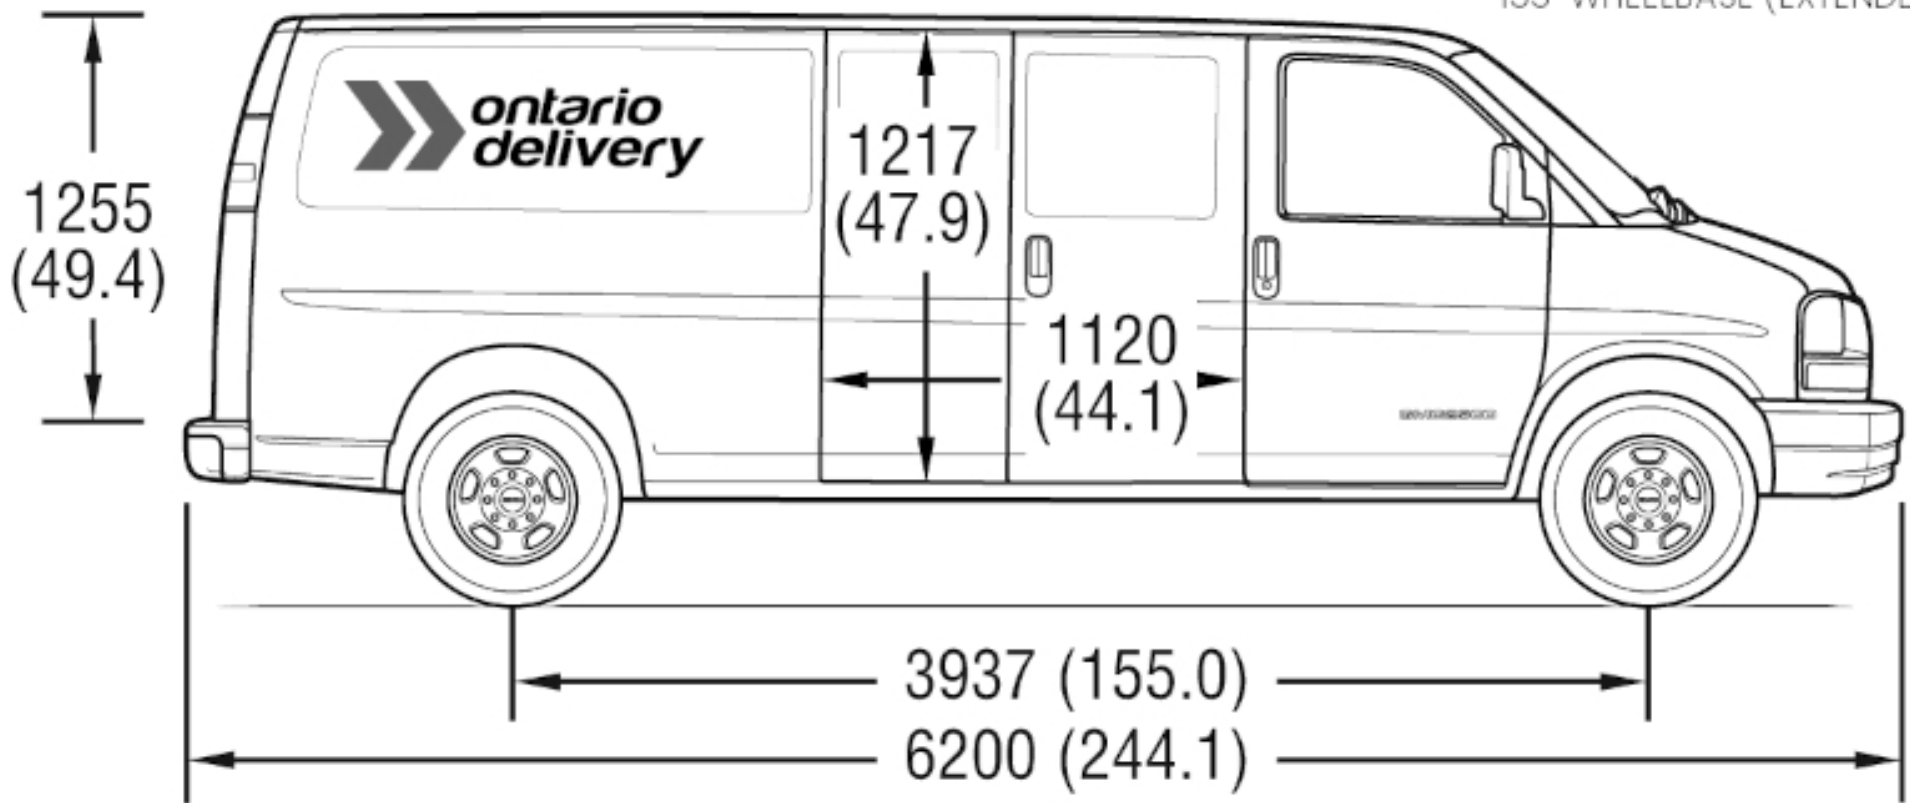

71 inches

180 cm

58 inches

135" WHEELBASE (REGULAR)

155" WHEELBASE (EXTENDED)

16ft / 192"
4.9m

 **ontario
delivery**

 94 inches / 7' 10"
239 cm

 77 inches / 6' 4"
195 cm

phone (519) 759-2220

toll-free: (800) 363-5557

fax: (519) 754-0226

info@ontdel.com

www.ontdel.com