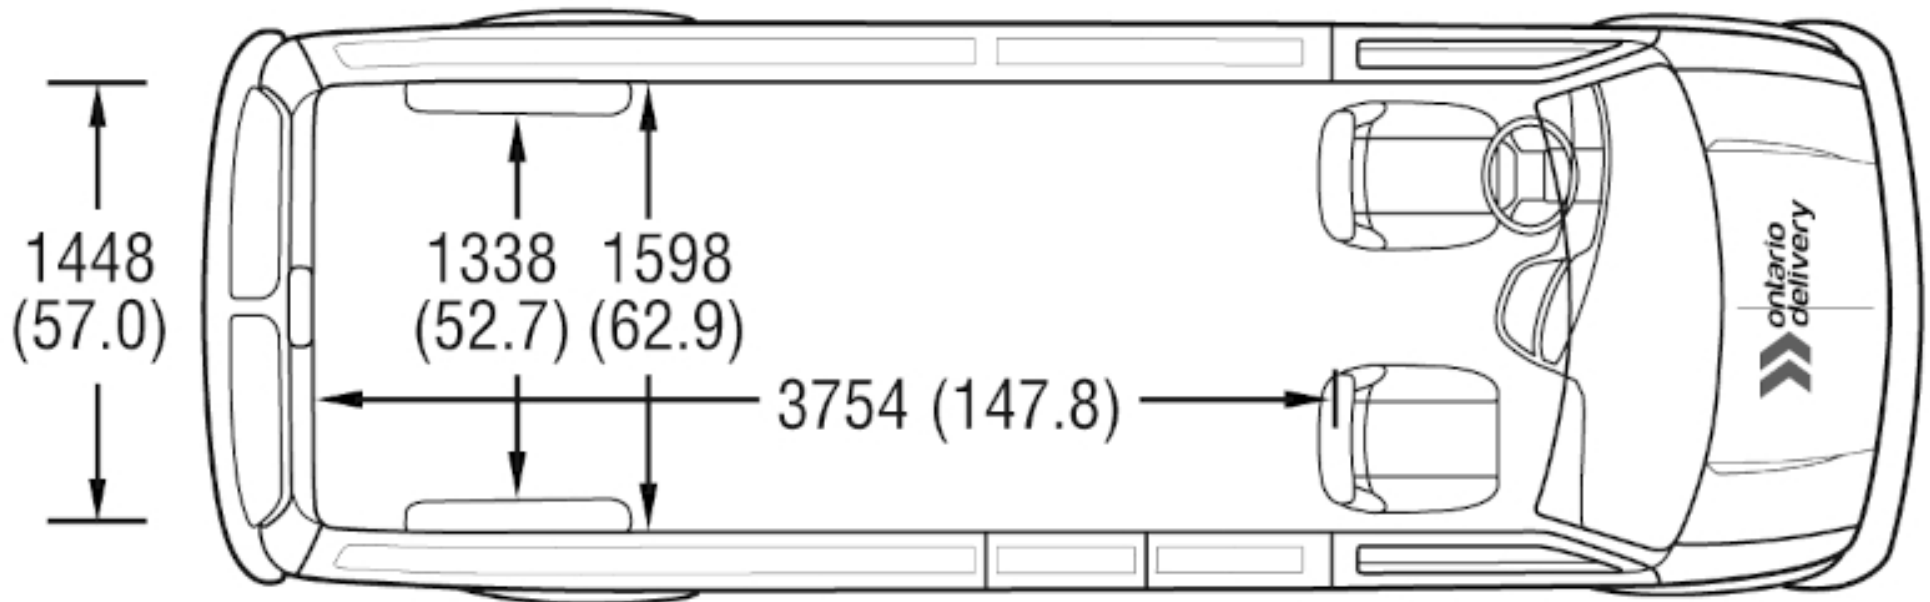

71 inches

180 cm

58 inches

135" WHEELBASE (REGULAR)

155" WHEELBASE (EXTENDED)

16ft / 192"
4.9m

 **ontario
delivery**

 94 inches / 7' 10"
239 cm

 77 inches / 6' 4"
195 cm

phone (519) 759-2220

toll-free: (800) 363-5557

fax: (519) 754-0226

info@ontdel.com

www.ontdel.com