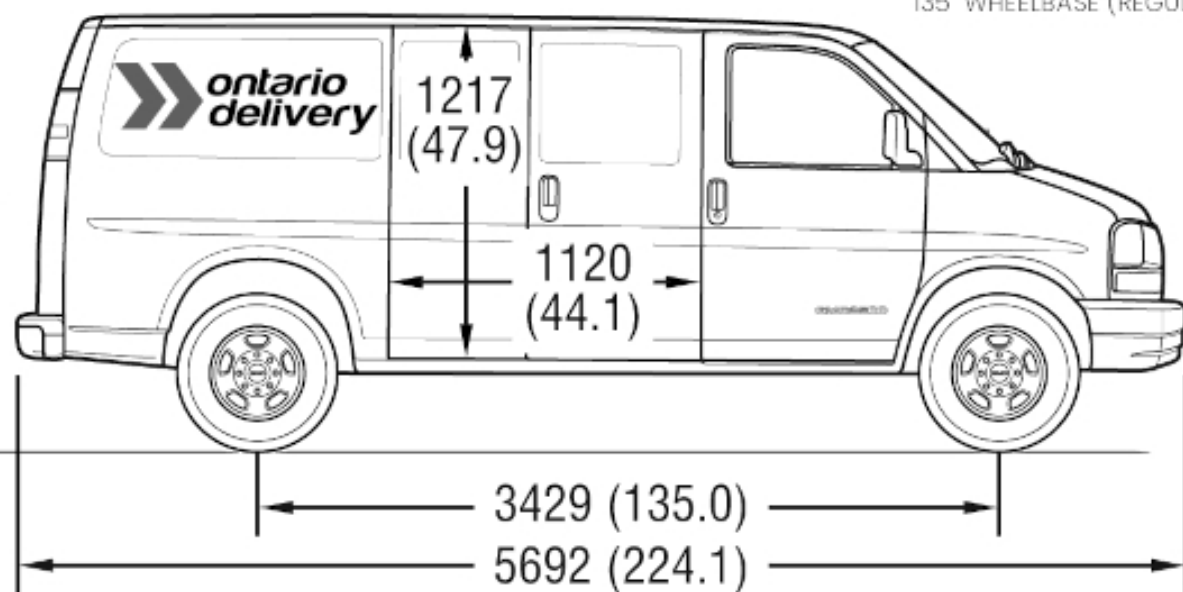

71 inches

180 cm

58 inches

135" WHEELBASE (REGULAR)

155" WHEELBASE (EXTENDED)

16ft / 192"
4.9m

 **ontario
delivery**

 94 inches / 7' 10"
239 cm

 77 inches / 6' 4"
195 cm

phone (519) 759-2220

toll-free: (800) 363-5557

fax: (519) 754-0226

info@ontdel.com

www.ontdel.com