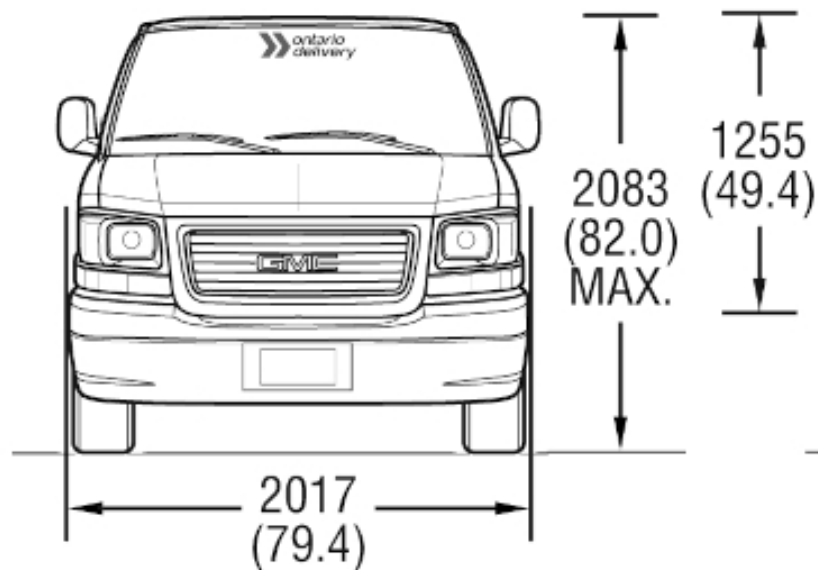

71 inches

180 cm

58 inches

135" WHEELBASE (REGULAR)

155" WHEELBASE (EXTENDED)

16ft / 192"
4.9m

 **ontario
delivery**

 94 inches / 7' 10"
239 cm

 77 inches / 6' 4"
195 cm

phone (519) 759-2220

toll-free: (800) 363-5557

fax: (519) 754-0226

info@ontdel.com

www.ontdel.com