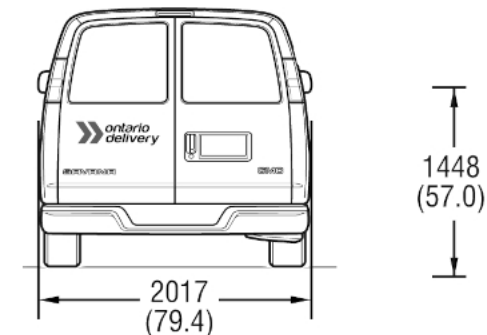

155" WHEELBASE (EXTENDED)

135" WHEELBASE (REGULAR)

The logo for Ontario Delivery, featuring a stylized chevron symbol to the left of the text "ontario delivery".

**ontario
delivery**

A horizontal double-headed arrow indicating the width of the door.

94 inches / 7' 10"
239 cm

A vertical double-headed arrow indicating the height of the door.

81 inches / 6' 9"
206 cm