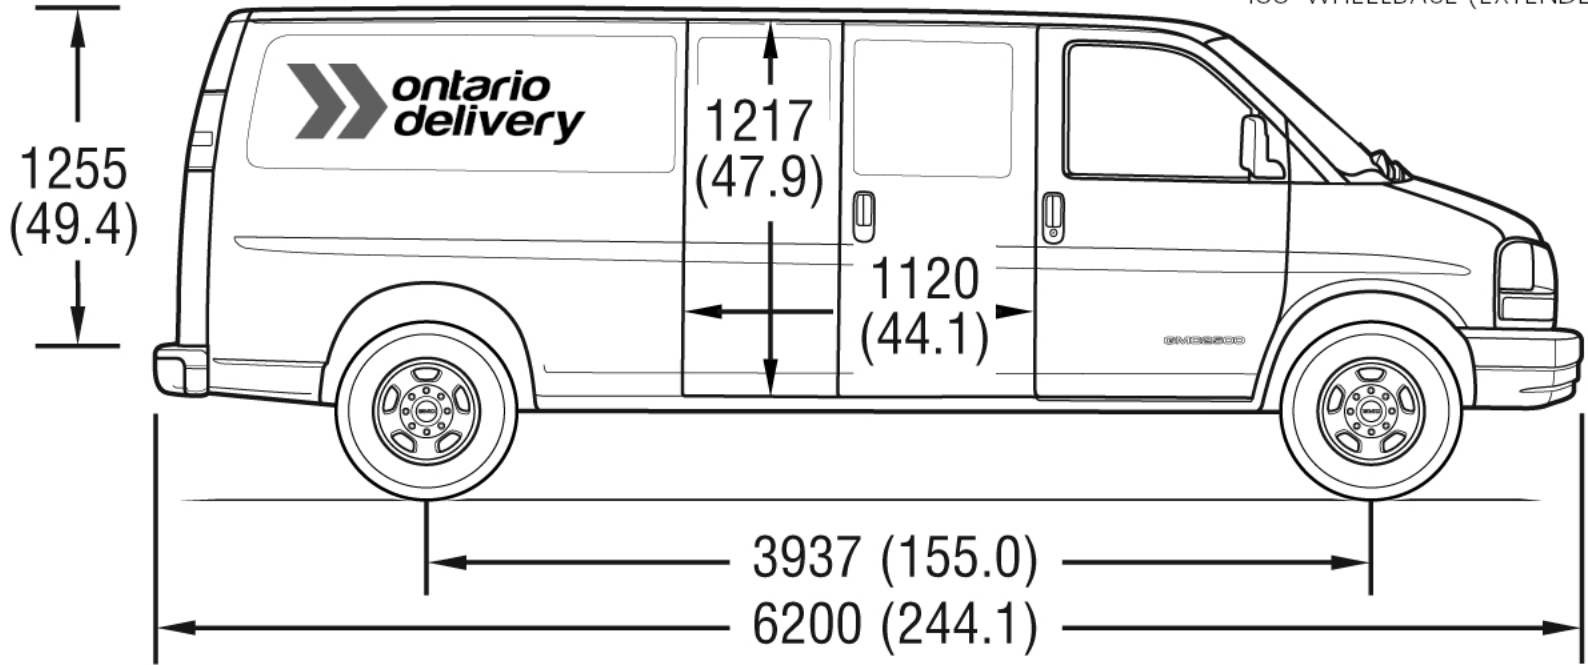

155" WHEELBASE (EXTENDED)

135" WHEELBASE (REGULAR)

The logo for Ontario Delivery, featuring a stylized chevron symbol to the left of the text "ontario delivery".

**ontario
delivery**

A horizontal double-headed arrow indicating the width of the door.

94 inches / 7' 10"
239 cm

A vertical double-headed arrow indicating the height of the door.

81 inches / 6' 9"
206 cm