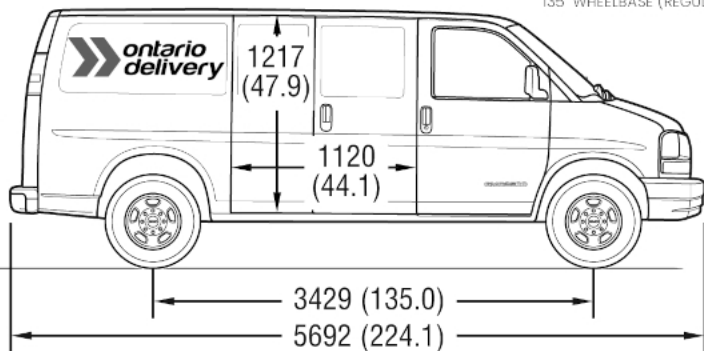

155" WHEELBASE (EXTENDED)

135" WHEELBASE (REGULAR)

The logo for Ontario Delivery, featuring a stylized chevron symbol to the left of the text "ontario delivery".

**ontario
delivery**

A horizontal double-headed arrow indicating the width of the door.

94 inches / 7' 10"
239 cm

A vertical double-headed arrow indicating the height of the door.

81 inches / 6' 9"
206 cm