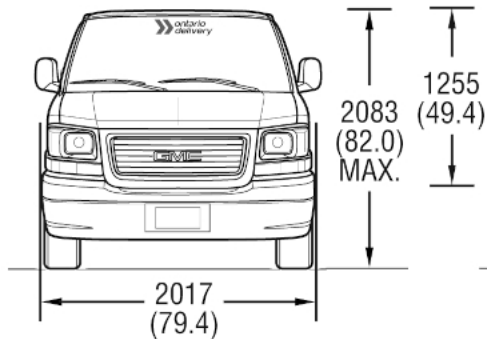

155" WHEELBASE (EXTENDED)

135" WHEELBASE (REGULAR)

The logo for Ontario Delivery, featuring a stylized chevron symbol to the left of the text "ontario delivery".

**ontario
delivery**

A horizontal double-headed arrow indicating the width of the door.

94 inches / 7' 10"
239 cm

A vertical double-headed arrow indicating the height of the door.

81 inches / 6' 9"
206 cm