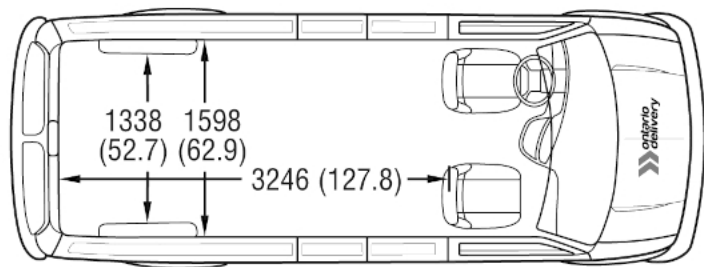

155" WHEELBASE (EXTENDED)

135" WHEELBASE (REGULAR)

The logo for Ontario Delivery, featuring a stylized chevron symbol to the left of the text "ontario delivery".

**ontario
delivery**

A horizontal double-headed arrow indicating the width of the door.

94 inches / 7' 10"
239 cm

A vertical double-headed arrow indicating the height of the door.

81 inches / 6' 9"
206 cm