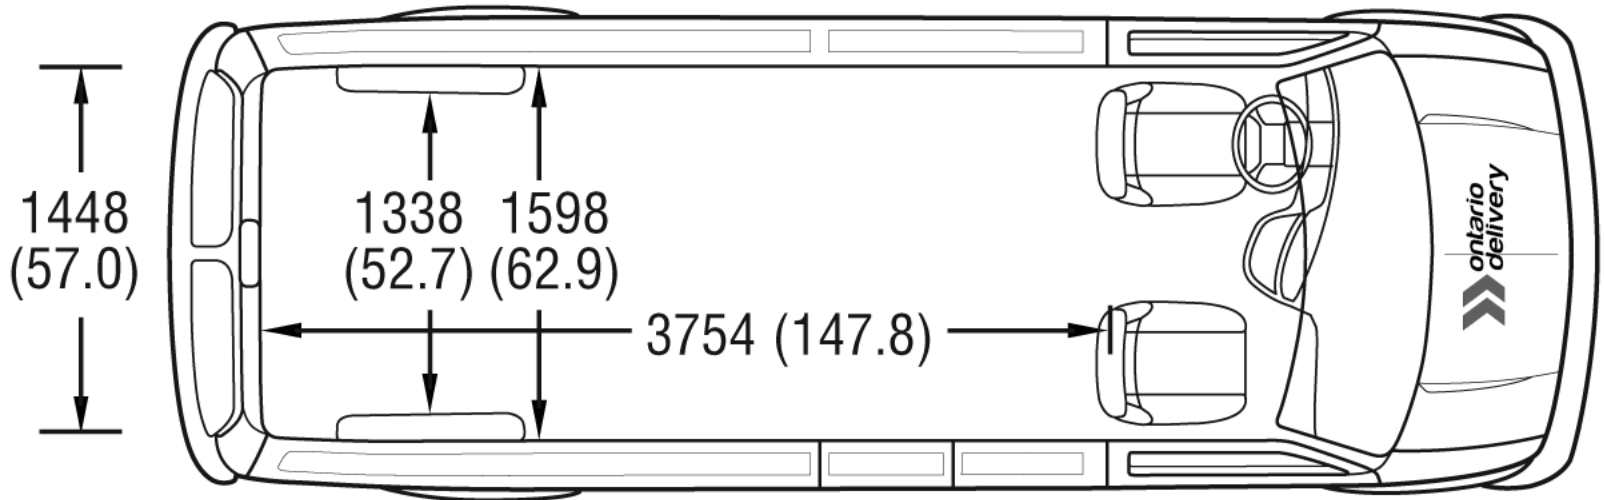

155" WHEELBASE (EXTENDED)

135" WHEELBASE (REGULAR)

The logo for Ontario Delivery, featuring a stylized chevron symbol to the left of the text "ontario delivery".

**ontario
delivery**

A horizontal double-headed arrow indicating the width of the door.

94 inches / 7' 10"
239 cm

A vertical double-headed arrow indicating the height of the door.

81 inches / 6' 9"
206 cm